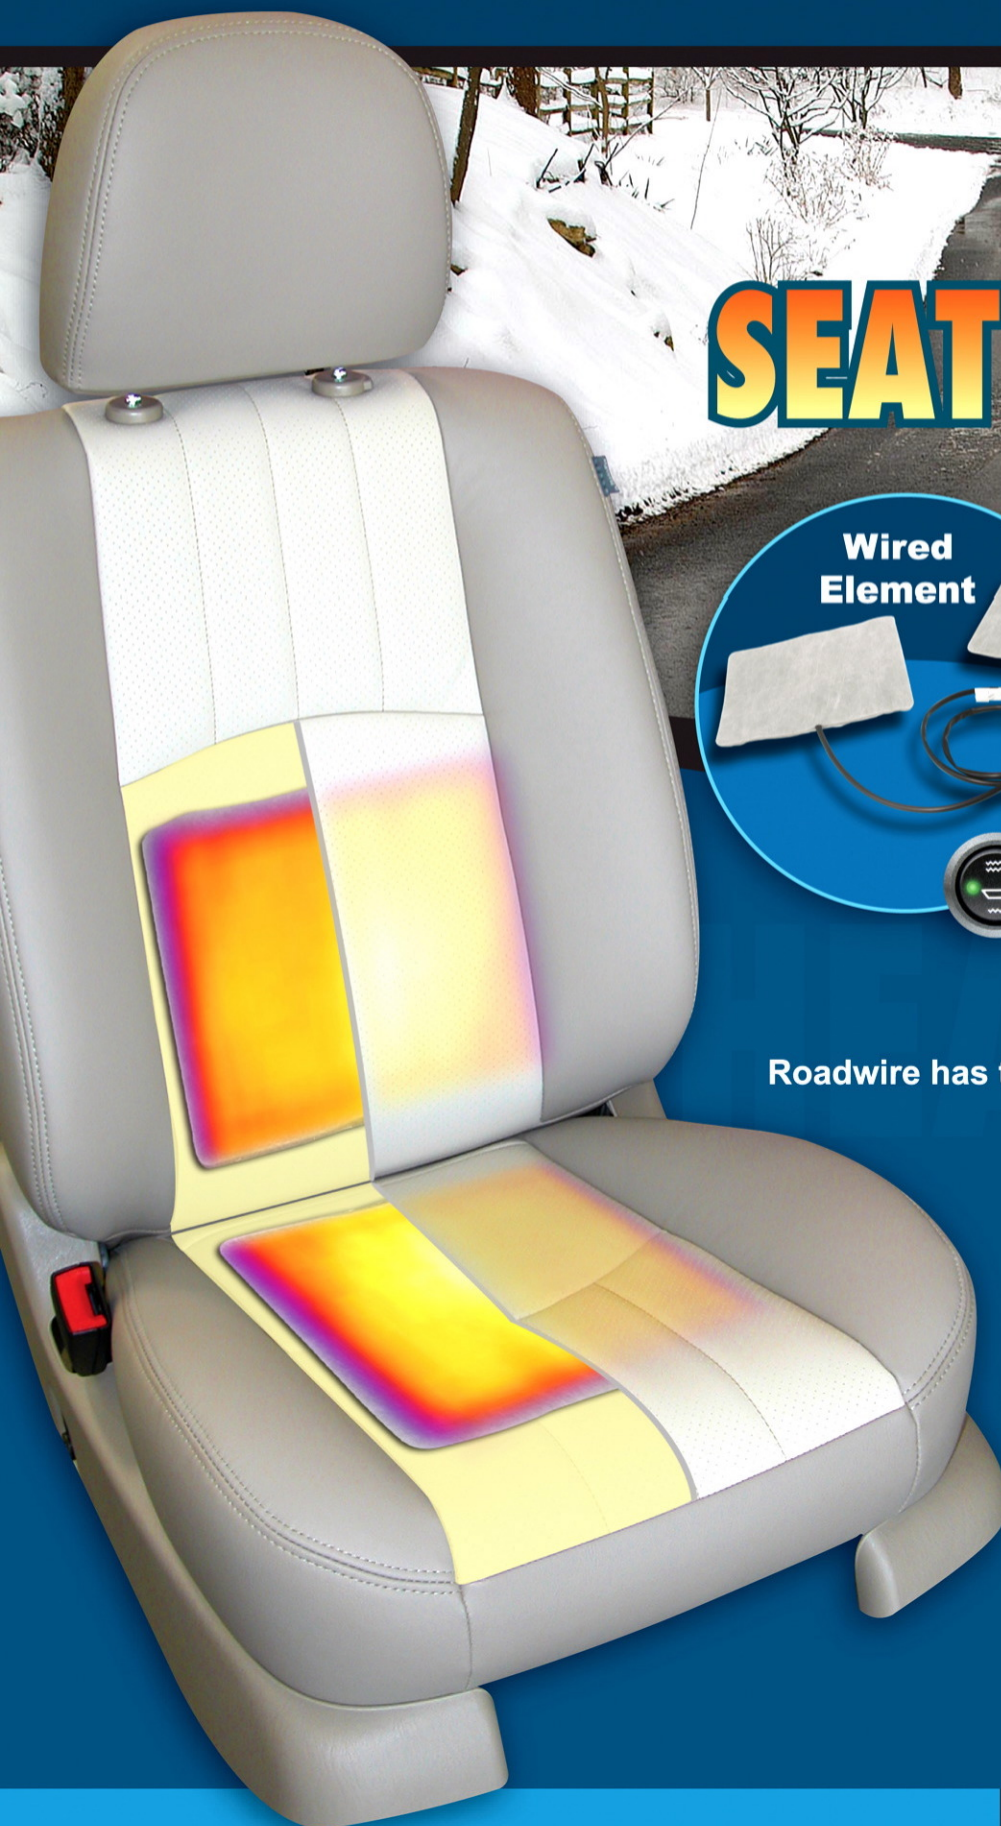

SEAT HEATERS

Wired Element

Carbon Fiber

Roadwire has the right choice for your vehicle!

Wired Element High/Low

This Product Offers:

- High/Low dual illumination switch
- Green – Low / Orange – High
- Two 8x10 pads for 95% vehicle application
- Wired engineering allows for rapid heating
- Great benefits at an economical price point

Carbon Fiber High/Low

This Product Offers:

- Large heating area – two 11x22 pads
- High and low heat settings
- Trimable – for trim lines and length...therefore one size fits all
- Even heat distribution over entire surface
- Eight-foot long switch harness