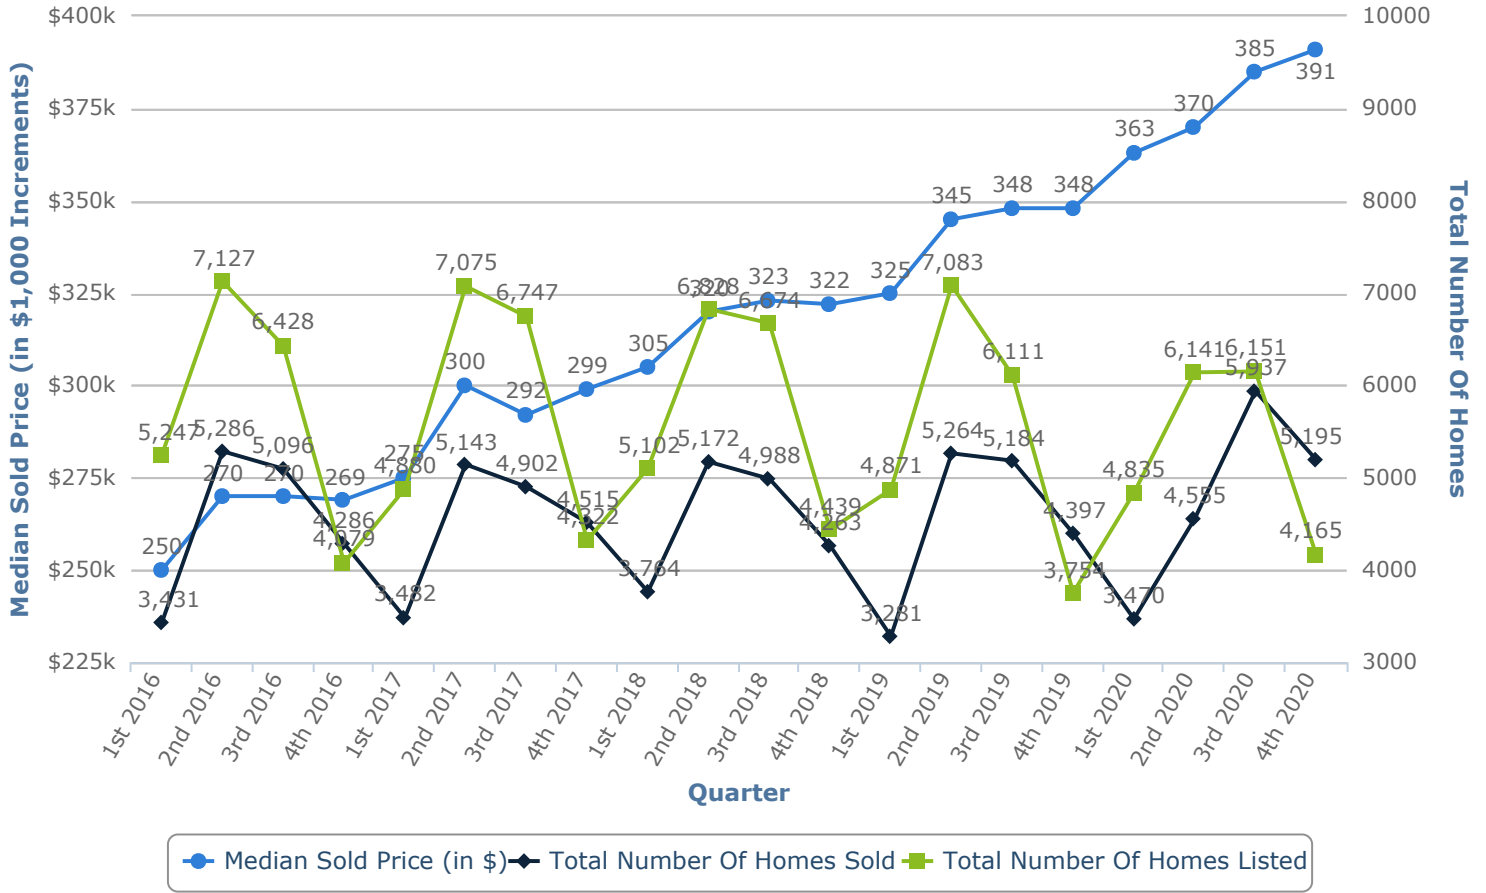

Search Criteria: State is Utah, County is Salt Lake

Click and drag area inside of graph to zoom.

Home Sales Per Quarter

Prepared By:
 Bryan Colemere
 Colemere Realty Associates LLC
 801-699-4266

This report was generated automatically by the Wasatch Front Regional MLS on 02/11/2021 at 01:43 PM