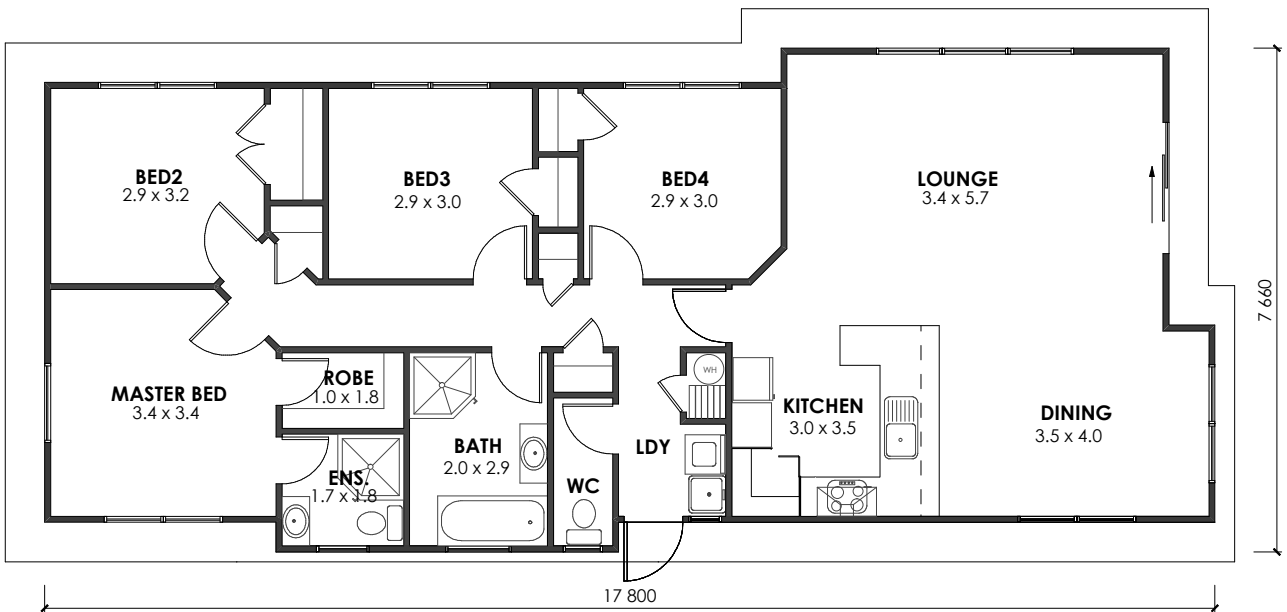

J2 Homes NZ
Office 07 863 7878
Calvin 027 863 7866
Jason 021 794 567
info@j2homes.co.nz

PREMIER RANGE

P122

© COPYRIGHT 2009. J2 HOMES NZ.

www.j2homes.co.nz