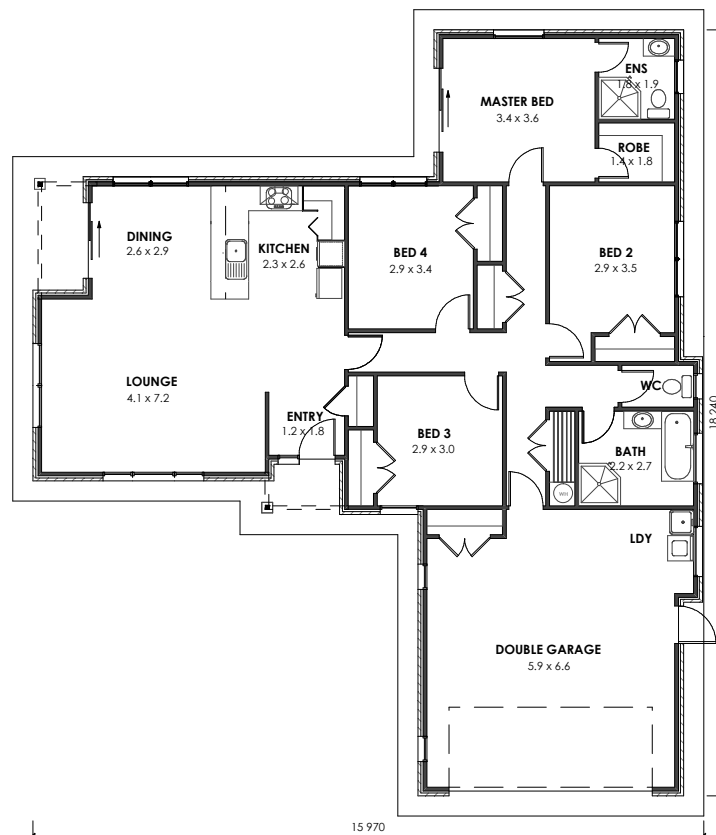

J2 Homes NZ  
Office 07 863 7878  
Calvin 027 863 7866  
Jason 021 794 567  
info@j2homes.co.nz

**PREMIER RANGE**

**P173**

© COPYRIGHT 2009. J2 HOMES NZ.

[www.j2homes.co.nz](http://www.j2homes.co.nz)