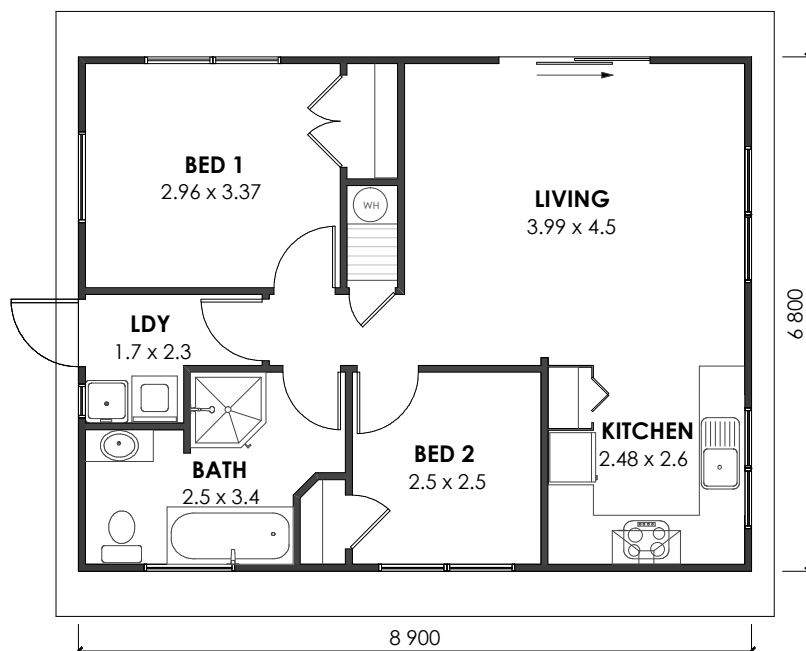

J2 Homes NZ
Office 07 863 7878
Calvin 027 863 7866
Jason 021 794 567
info@j2homes.co.nz

COASTAL SERIES

C60

© COPYRIGHT 2009. J2 HOMES NZ.

www.j2homes.co.nz