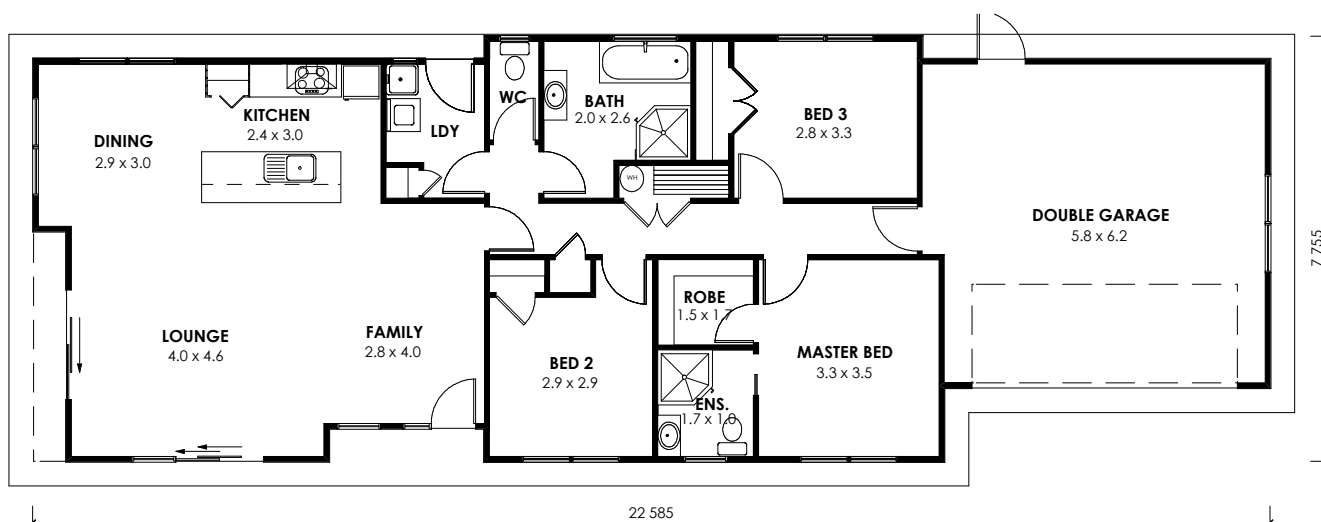

J2 Homes NZ
Office 07 863 7878
Calvin 027 863 7866
Jason 021 794 567
info@j2homes.co.nz

Artists Impression Only

COASTAL SERIES

C157

© COPYRIGHT 2009. J2 HOMES NZ.

www.j2homes.co.nz