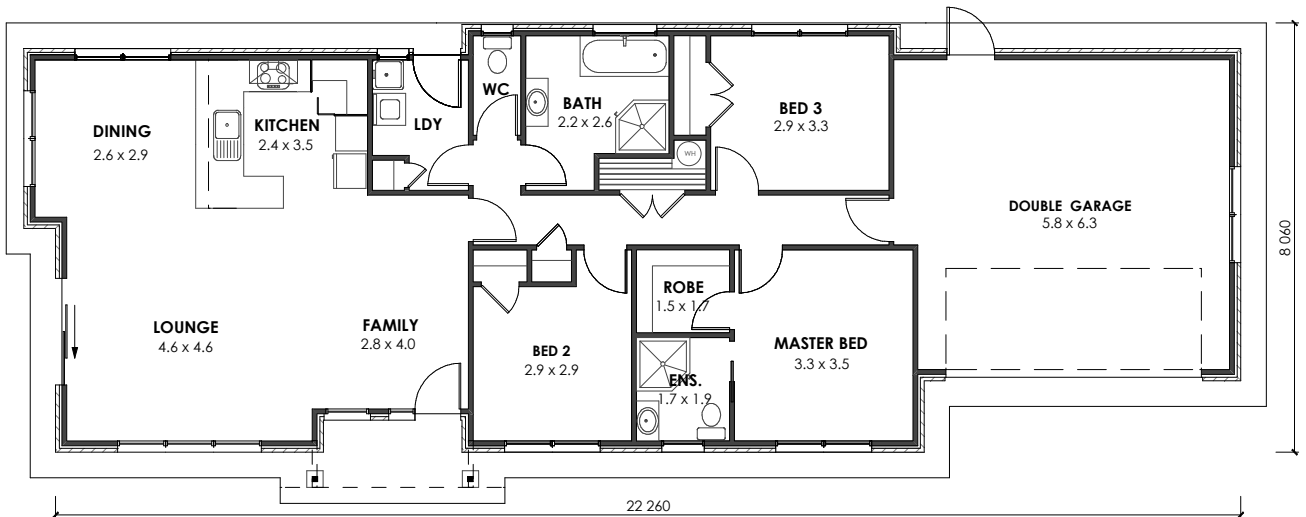

J2 Homes NZ
Office 07 863 7878
Calvin 027 863 7866
Jason 021 794 567
info@j2homes.co.nz

PREMIER RANGE

P157

© COPYRIGHT 2009. J2 HOMES NZ.

www.j2homes.co.nz