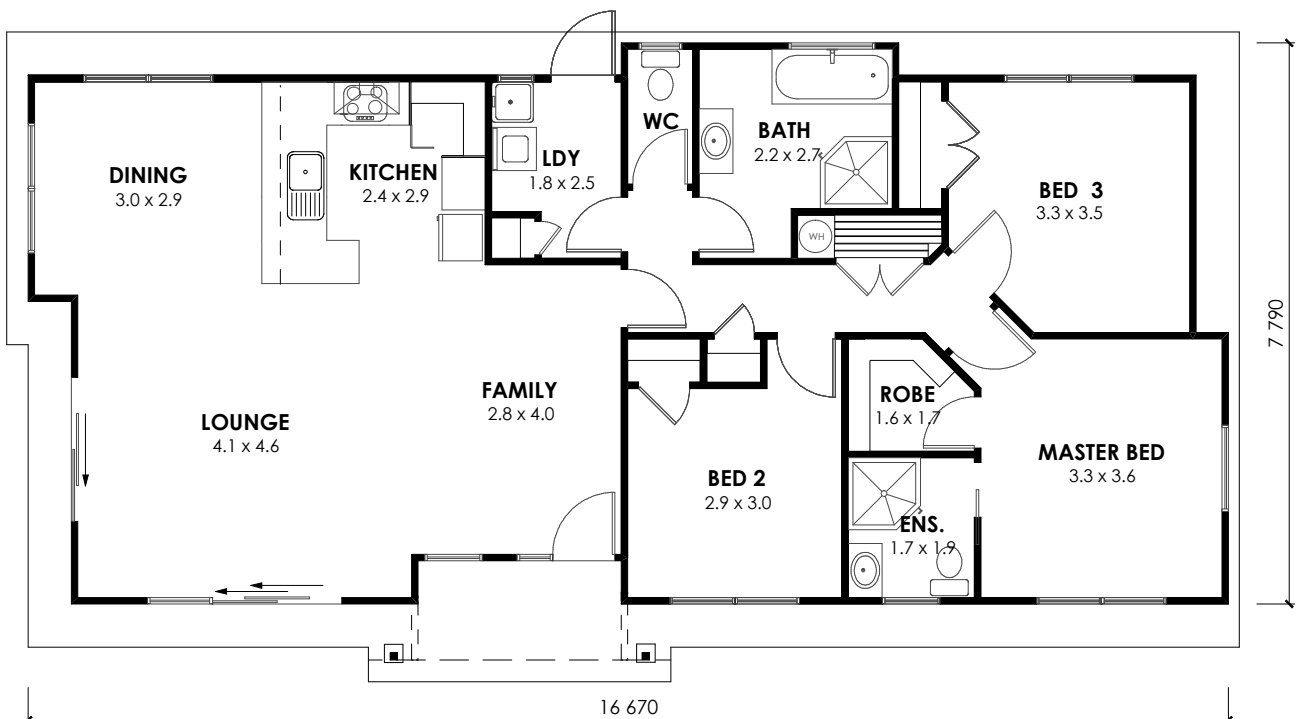

J2 Homes NZ
Office 07 863 7878
Calvin 027 863 7866
Jason 021 794 567
info@j2homes.co.nz

PREMIER RANGE

P118

© COPYRIGHT 2009. J2 HOMES NZ.

www.j2homes.co.nz