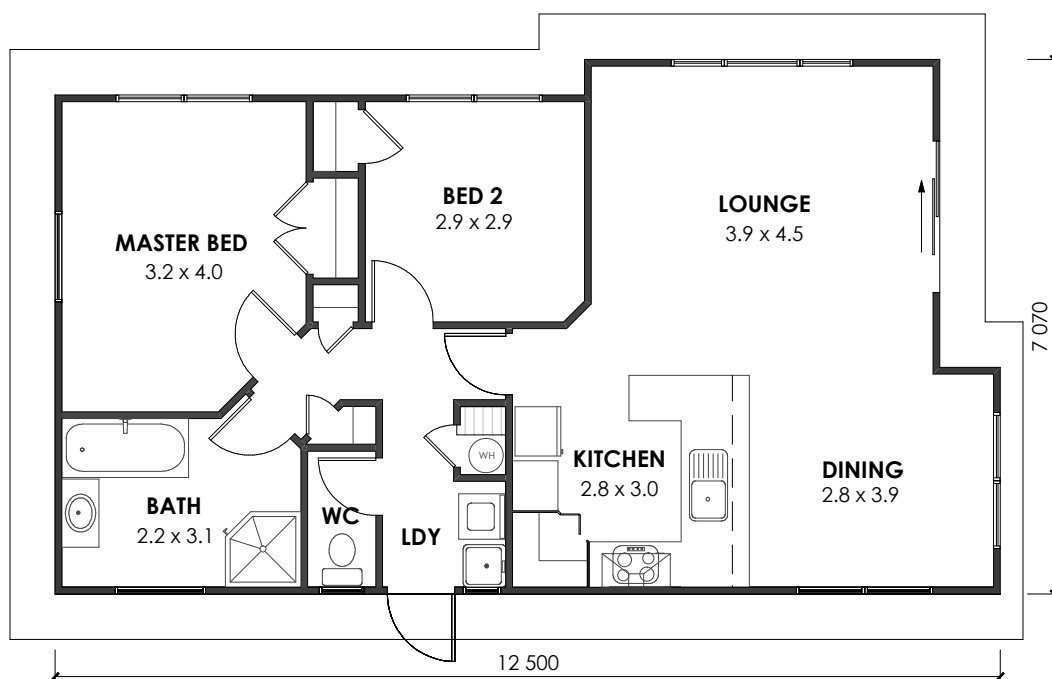

J2 Homes NZ
Office 07 863 7878
Calvin 027 863 7866
Jason 021 794 567
info@j2homes.co.nz

Artists Impression Only

PREMIER RANGE

P82

© COPYRIGHT 2009. J2 HOMES NZ.

www.j2homes.co.nz