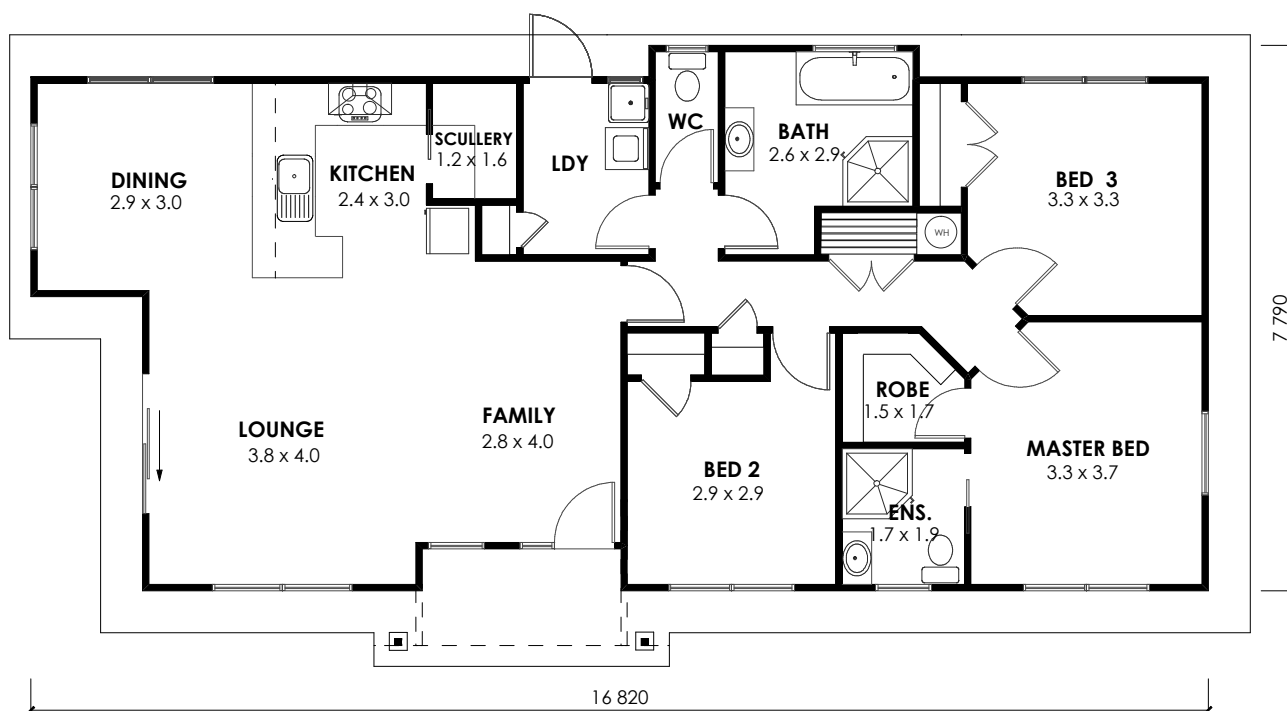

J2 Homes NZ
Office 07 863 7878
Calvin 027 863 7866
Jason 021 794 567
info@j2homes.co.nz

Artists Impression Only

PREMIER RANGE

P116

© COPYRIGHT 2009. J2 HOMES NZ.

www.j2homes.co.nz