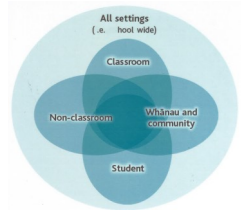

PB4L

The **PB4L** journey has been continuing. As a school and community we have been investigating and developing a set of values that reflect our whanau, staff and our students. Once those values are confirmed we can start refining our positive behaviours for learning. This will include doing things like teaching those values in class and aligning our student recognition (rewards/certificates) systems with these values. Keep an eye out over the next few weeks, in the newsletters, for the values and take the chance to chat with your children about them. Thank you very much for all your valuable feedback.

HEALTHY HOME BAKING